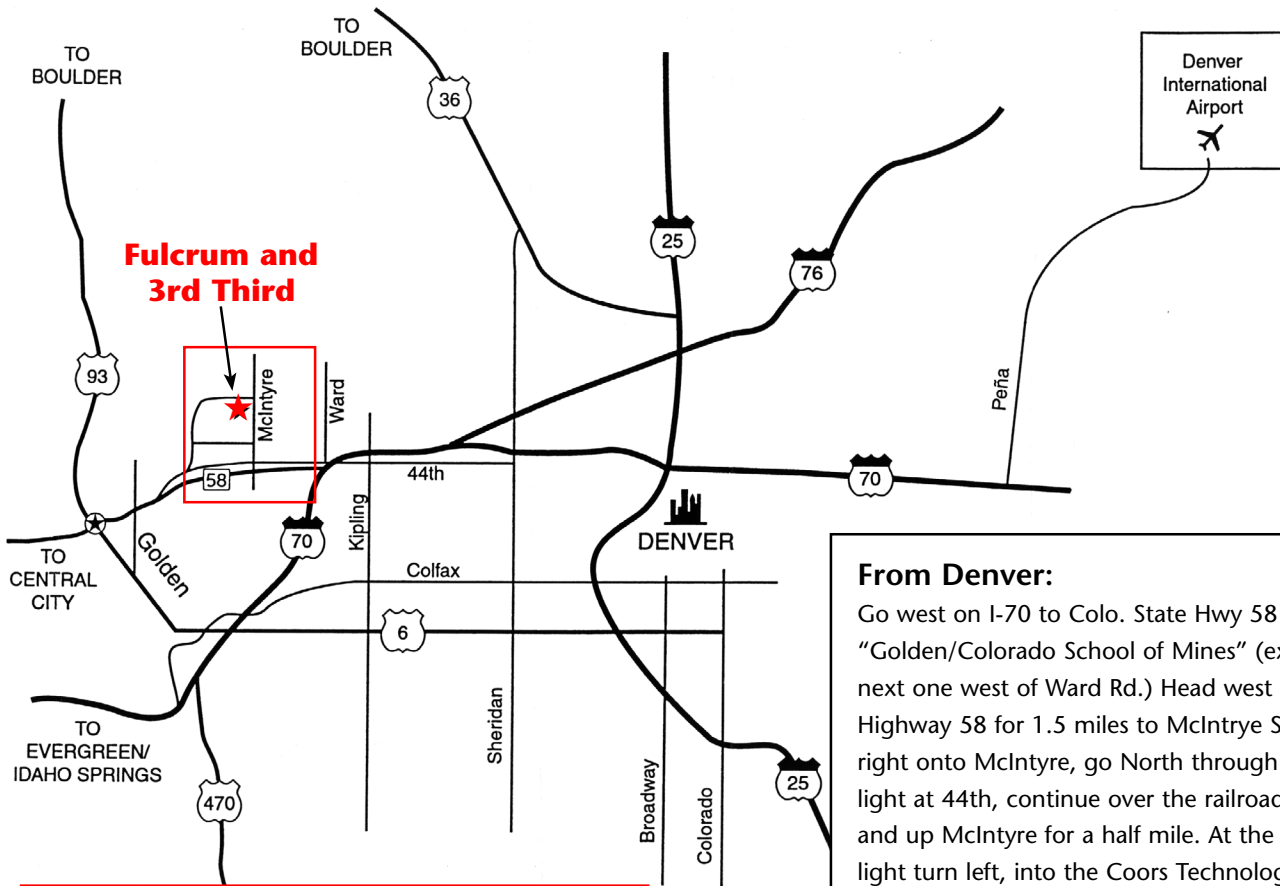

The 3rd Third • 4690 Table Mountain Dr., Suite 100, Golden, CO 80401 • 303-277-1623, ext 220 • www.3rdThird.org  
 A FULCRUM COMPANY

**From Denver:**  
 Go west on I-70 to Colo. State Hwy 58 exit "Golden/Colorado School of Mines" (exit is the next one west of Ward Rd.) Head west on State Highway 58 for 1.5 miles to McIntyre St. Turn right onto McIntyre, go North through the light at 44th, continue over the railroad tracks and up McIntyre for a half mile. At the next light turn left, into the Coors Technology Industrial Park, onto Table Mountain Parkway. Then take the first left onto Table Mountain Drive. We are the first building on the left, Suite 100.

**From the South and West:**  
 Take C470 North and exit onto I-70 East. Continue on I-70 until State Highway 58 exit (the one just east of 32nd and Youngfield exit). The Highway 58 exit will fly over I-70 and proceed West. The first exit off Highway 58 will be McIntyre Street. Take McIntyre and travel North (right). You will cross through the intersection at 44th and continue North over the railroad tracks to the next light and turn left, into the Coors Technology Industrial Park, onto Table Mountain Parkway. Then take the first left onto Table Mountain Drive. We are the first building on the left, Suite 100.